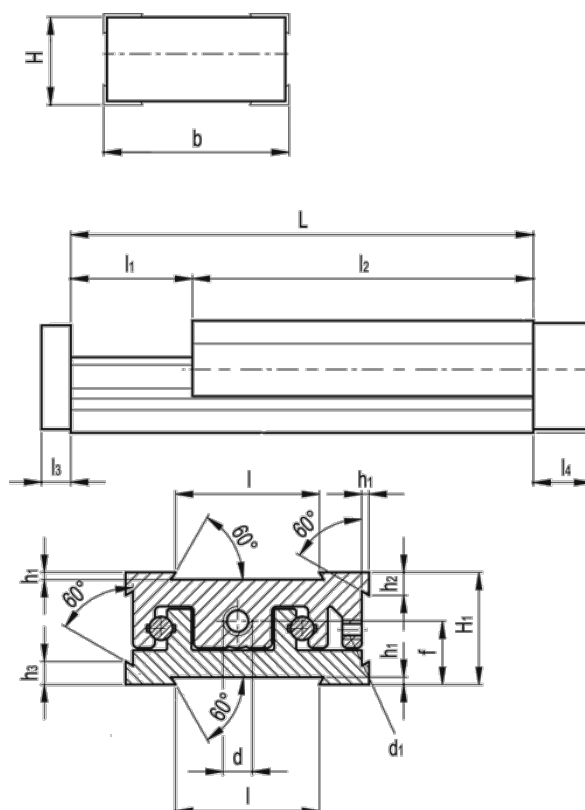

Data Sheet

Article number: 20782033

Description: Adjustable slide unit
GN 900-120-260-100-S-1

Measures

b = 120	h3 = 13.8
d = M10x1	l = 80
d1 = M5	L - l1 = 260-100
f = 26.3	l2 = 160
H = 45.0	l3 = 10
h1 = 2.0	l4 = 18
H1 = 46	
h2 = 13.8	